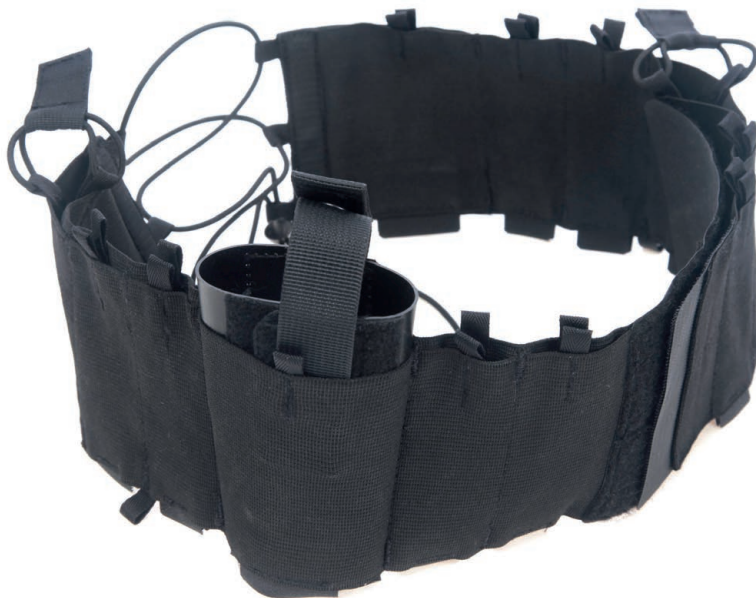

# COVERT ELASTIC EQUIPMENT BELT 2.0

12-01757A

## FEATURES

- \* A very lightweight and tight belt with integrated compartments for covert equipment carry
- \* Two layers of elastic keeps your gear safe and tight against the body.
- \* Stores communication gear, baton, tear gas spray, a flashlight and other items required during surveillance and security operations in 12 compartments. The bottom of each compartment can be opened with Velcro.
- \* Semi stiff holster makes it easy to re holster your pistol.
- \* Velcro. closed front.
- \* Adjustable elastic string in the back.

## VERSIONS

12-0175A01-000 Black

## DIMENSIONS:

Two panels, each 18x18 cm.